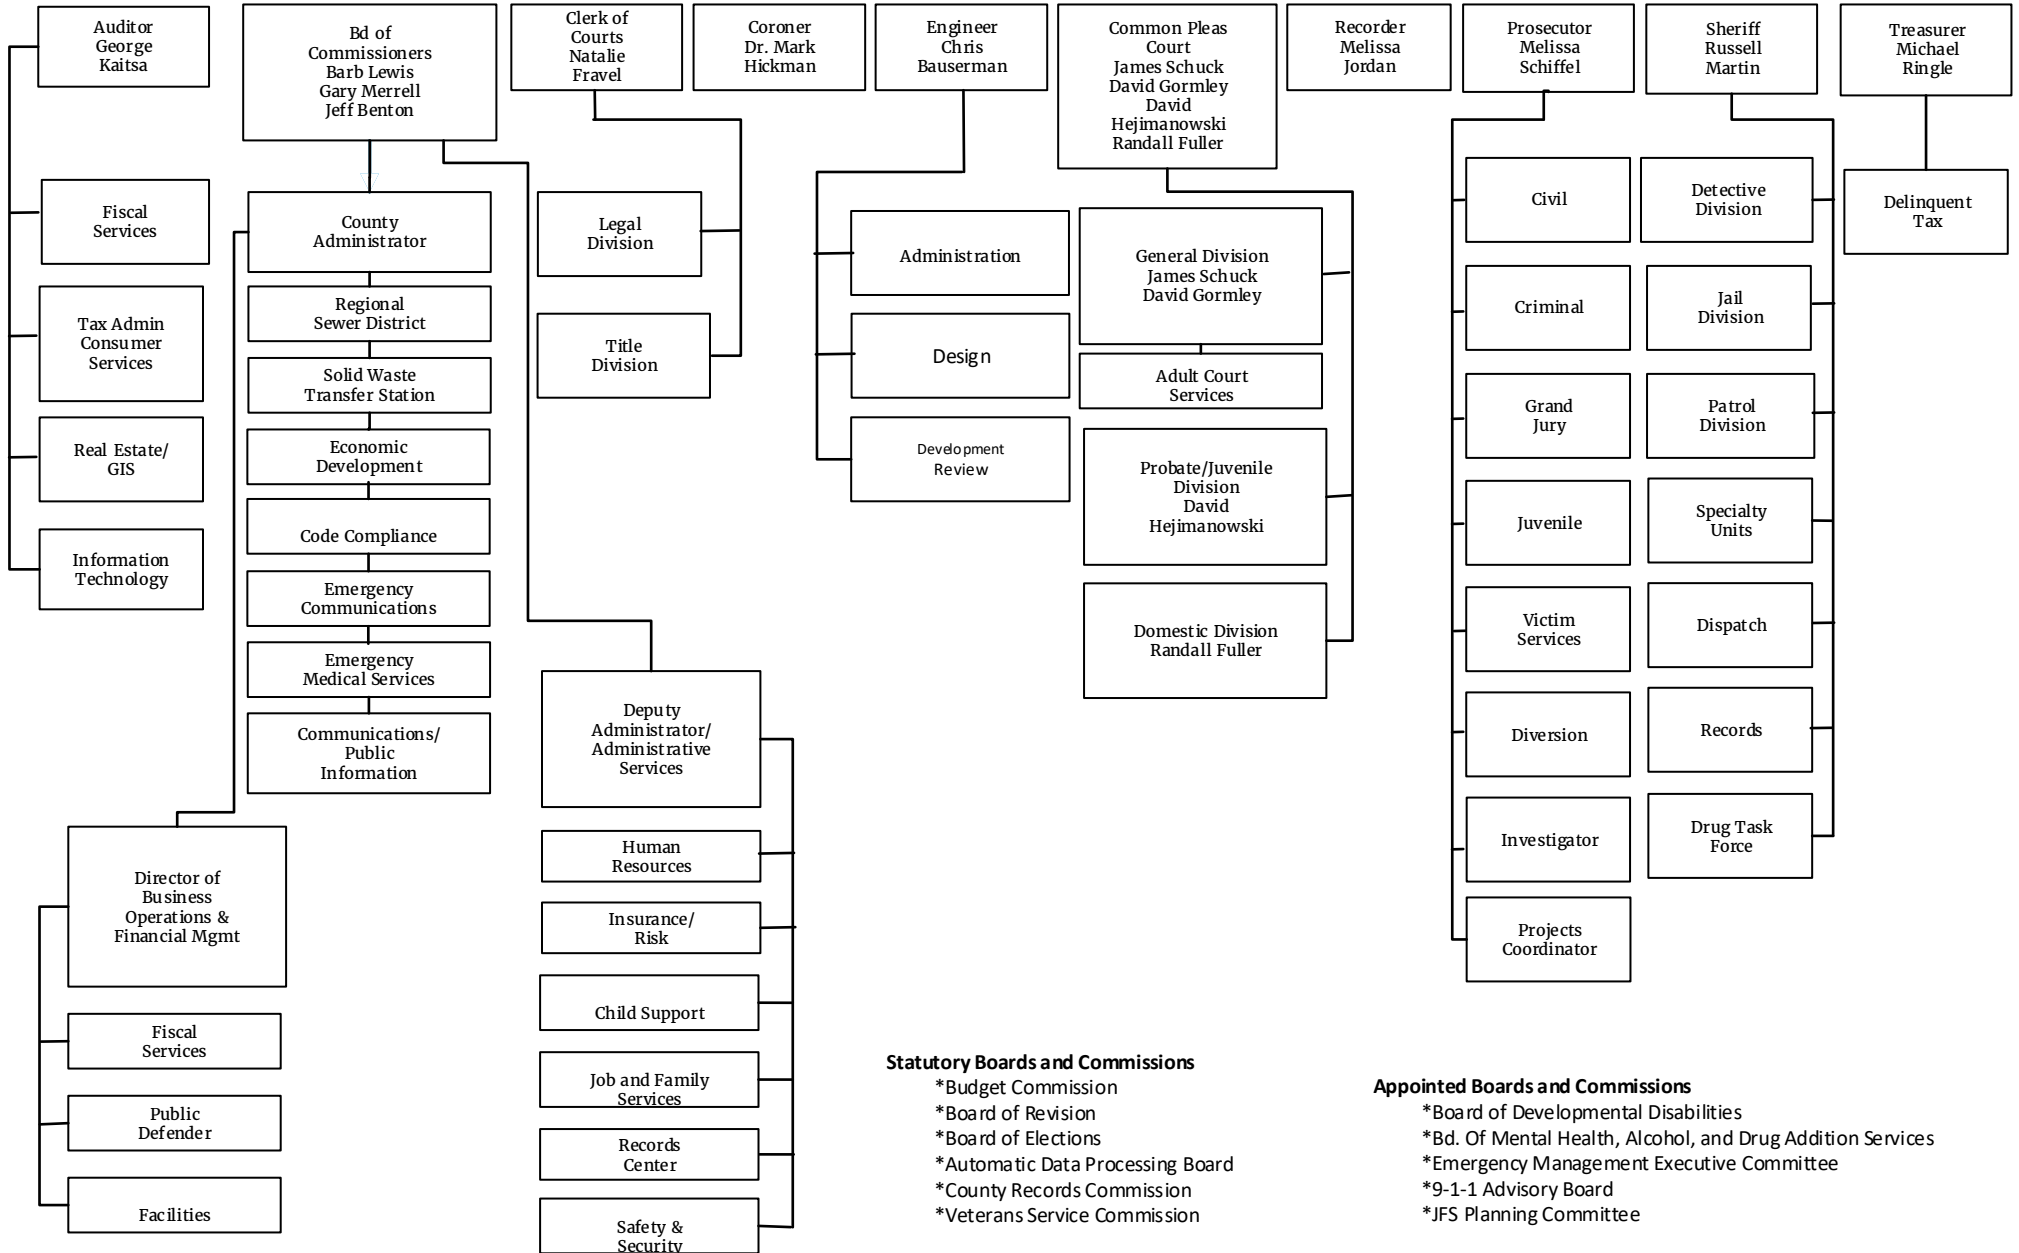

Delaware County Government Organizational Chart

Citizens of Delaware County

Statutory Boards and Commissions

- *Budget Commission
- *Board of Revision
- *Board of Elections
- *Automatic Data Processing Board
- *County Records Commission
- *Veterans Service Commission

Appointed Boards and Commissions

- *Board of Developmental Disabilities
- *Bd. Of Mental Health, Alcohol, and Drug Addition Services
- *Emergency Management Executive Committee
- *9-1-1 Advisory Board
- *JFS Planning Committee