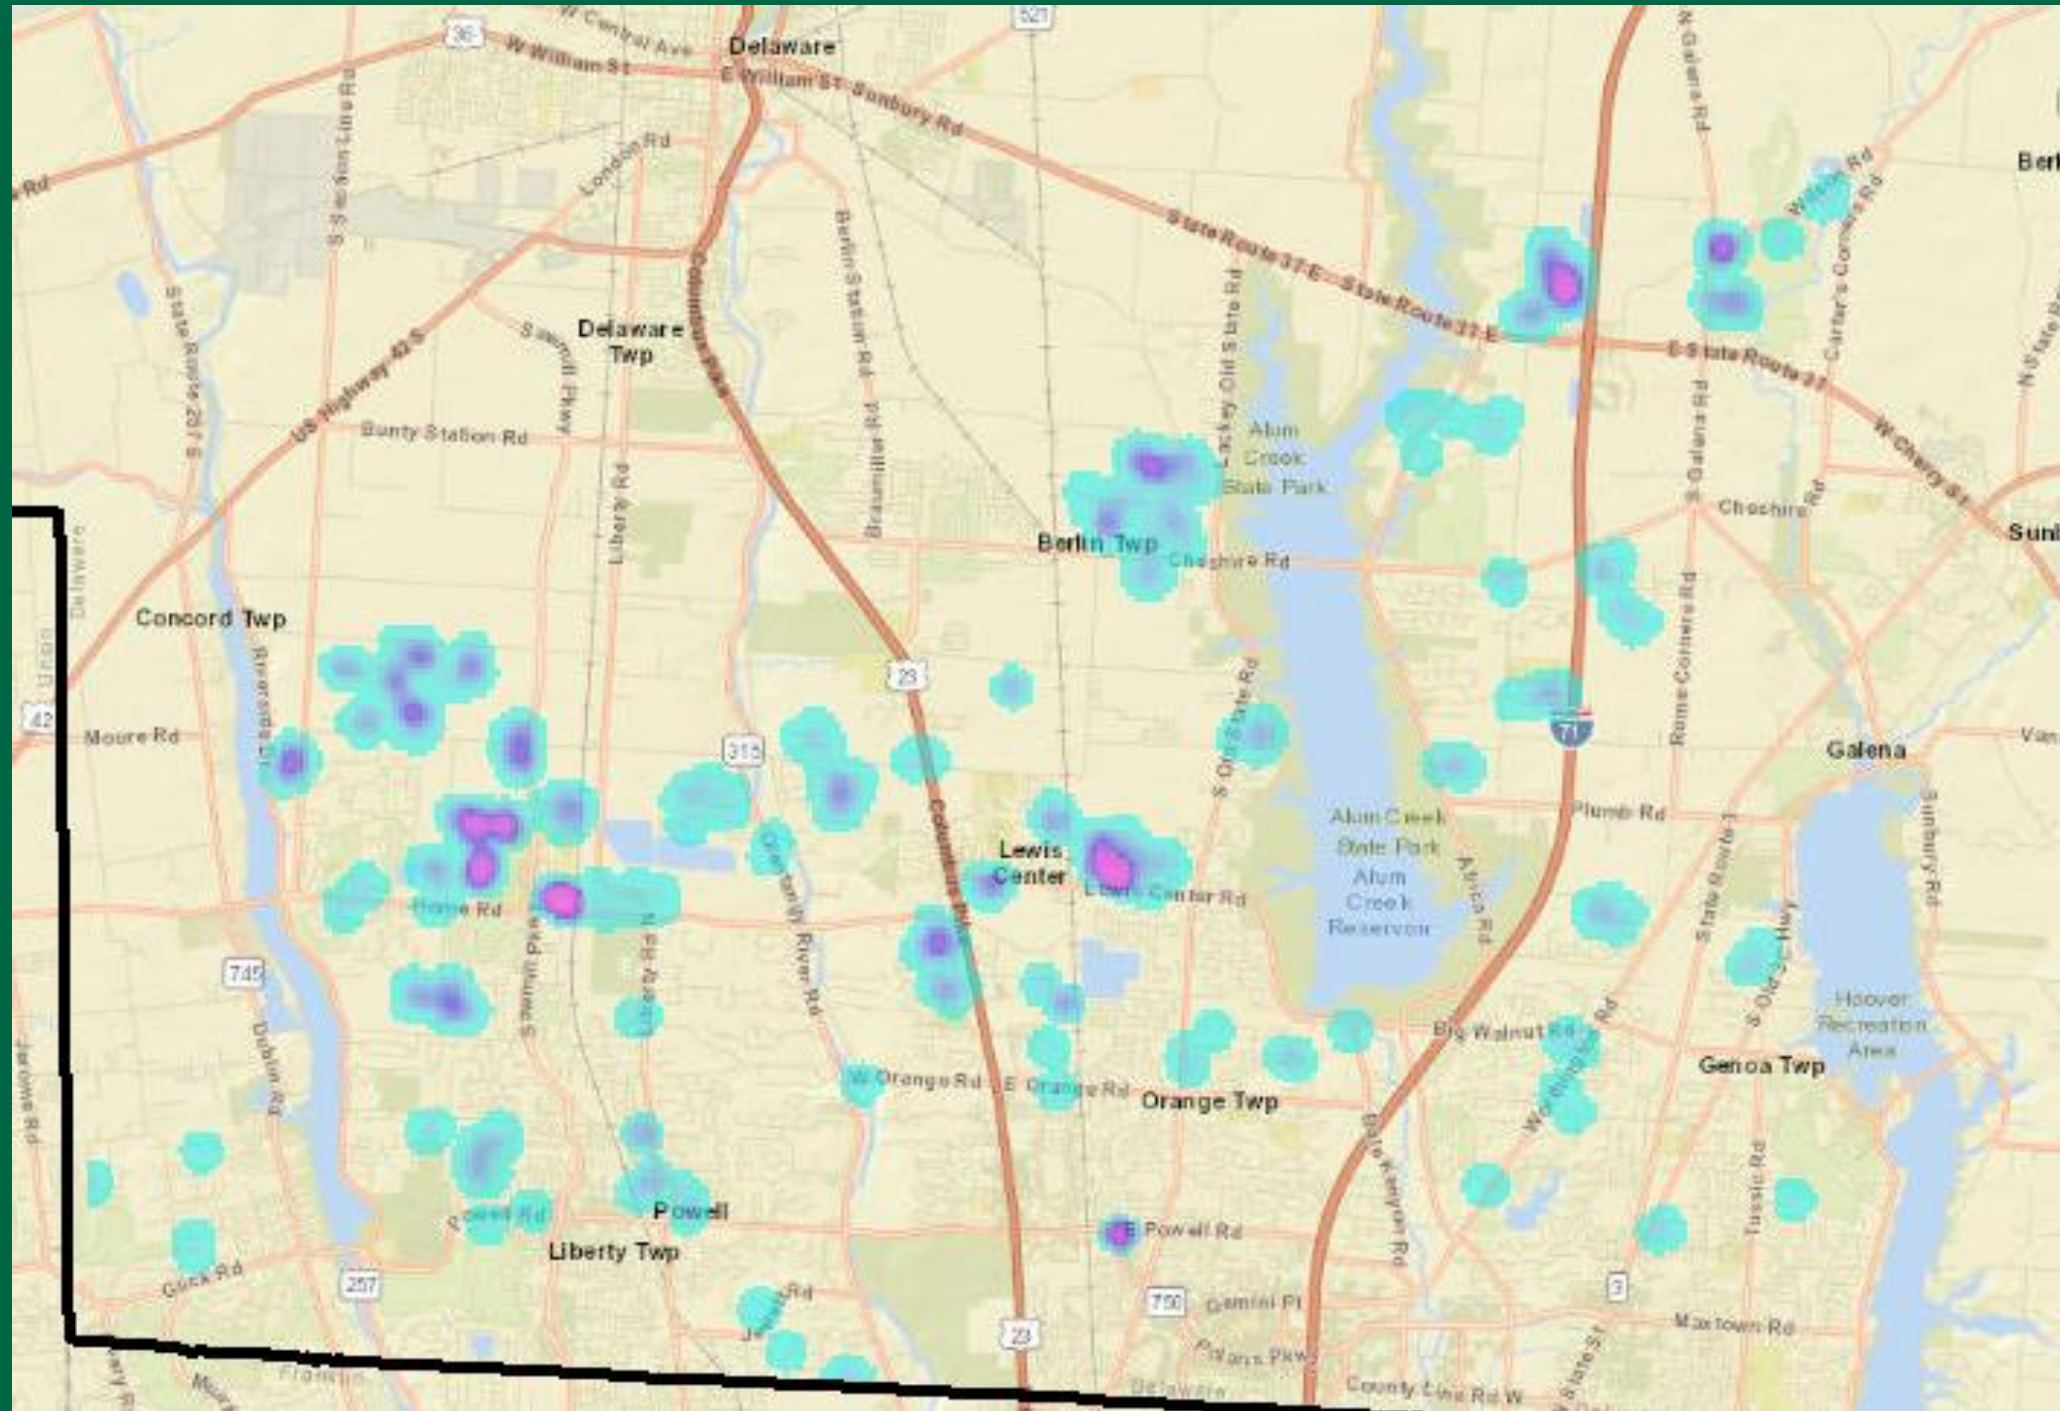

REGIONAL SEWER DISTRICT

REGIONAL SEWER DISTRICT

REGIONAL SEWER DISTRICT

REGIONAL SEWER DISTRICT

REGIONAL SEWER DISTRICT

27% increase
in tap
connections

ODOT AND INTERCHANGES

ODOT AND INTERCHANGES