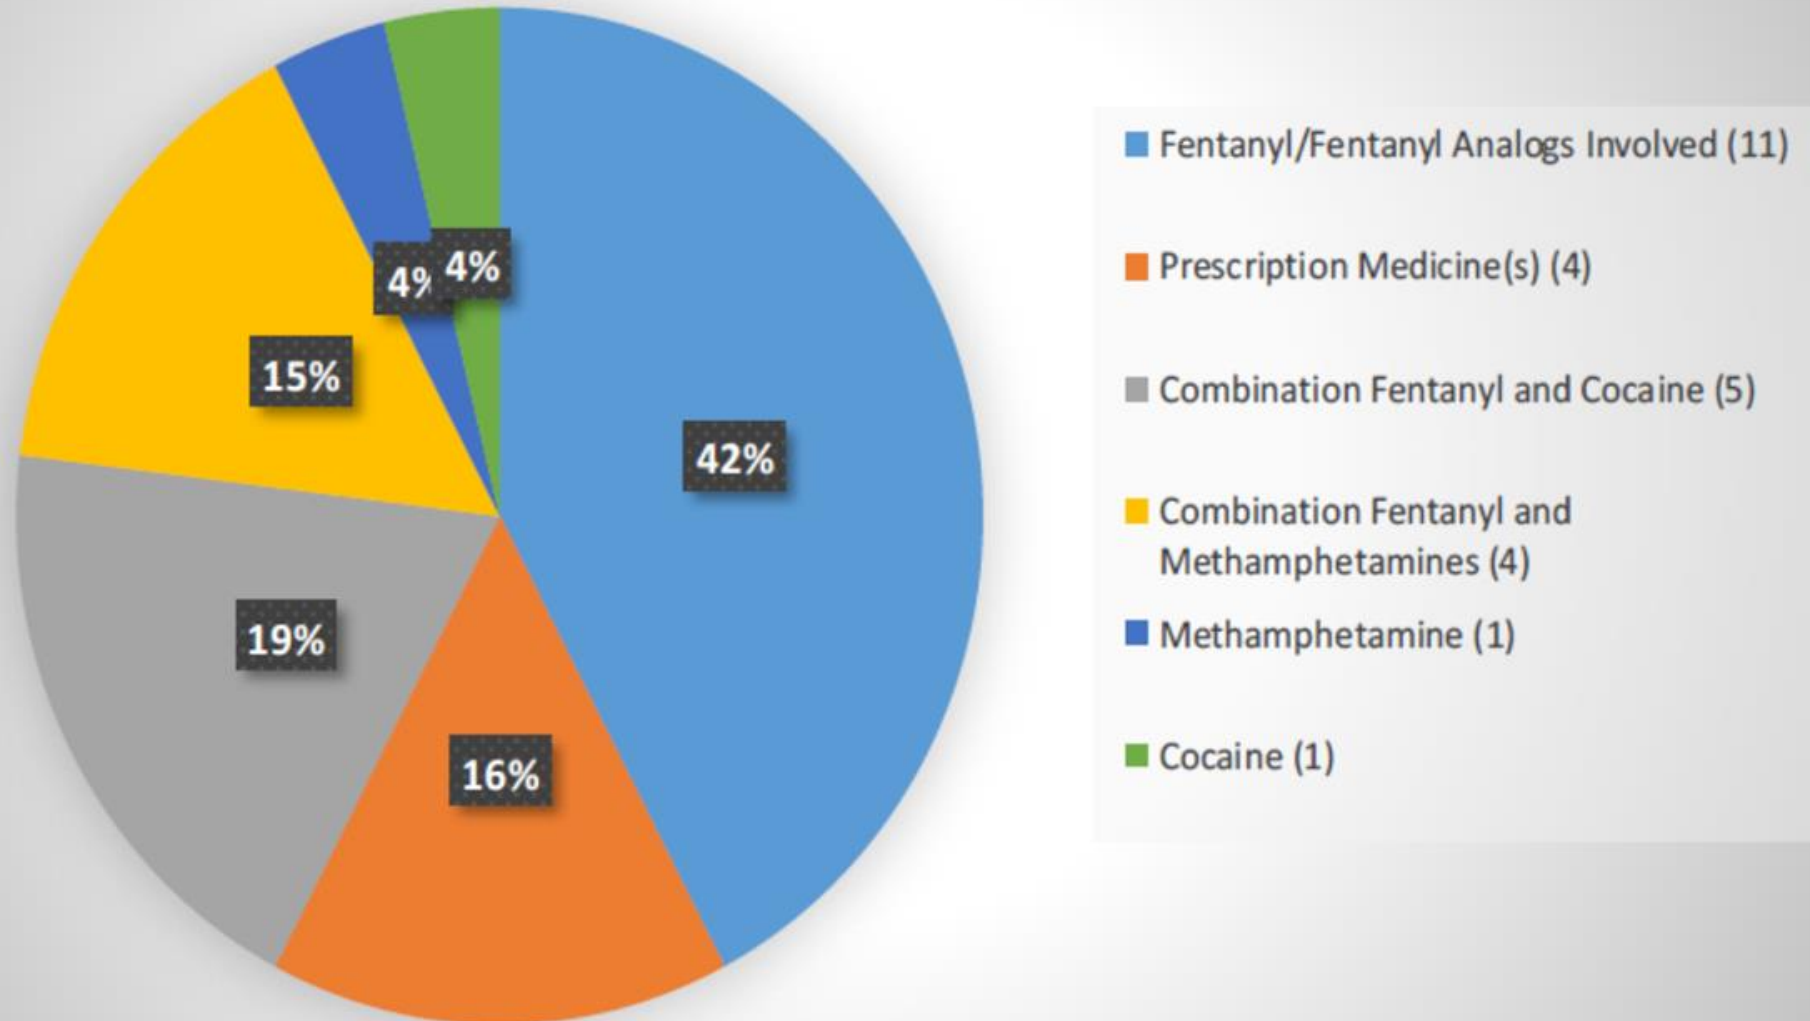

Total Accidental Drug Involved Deaths - 2022